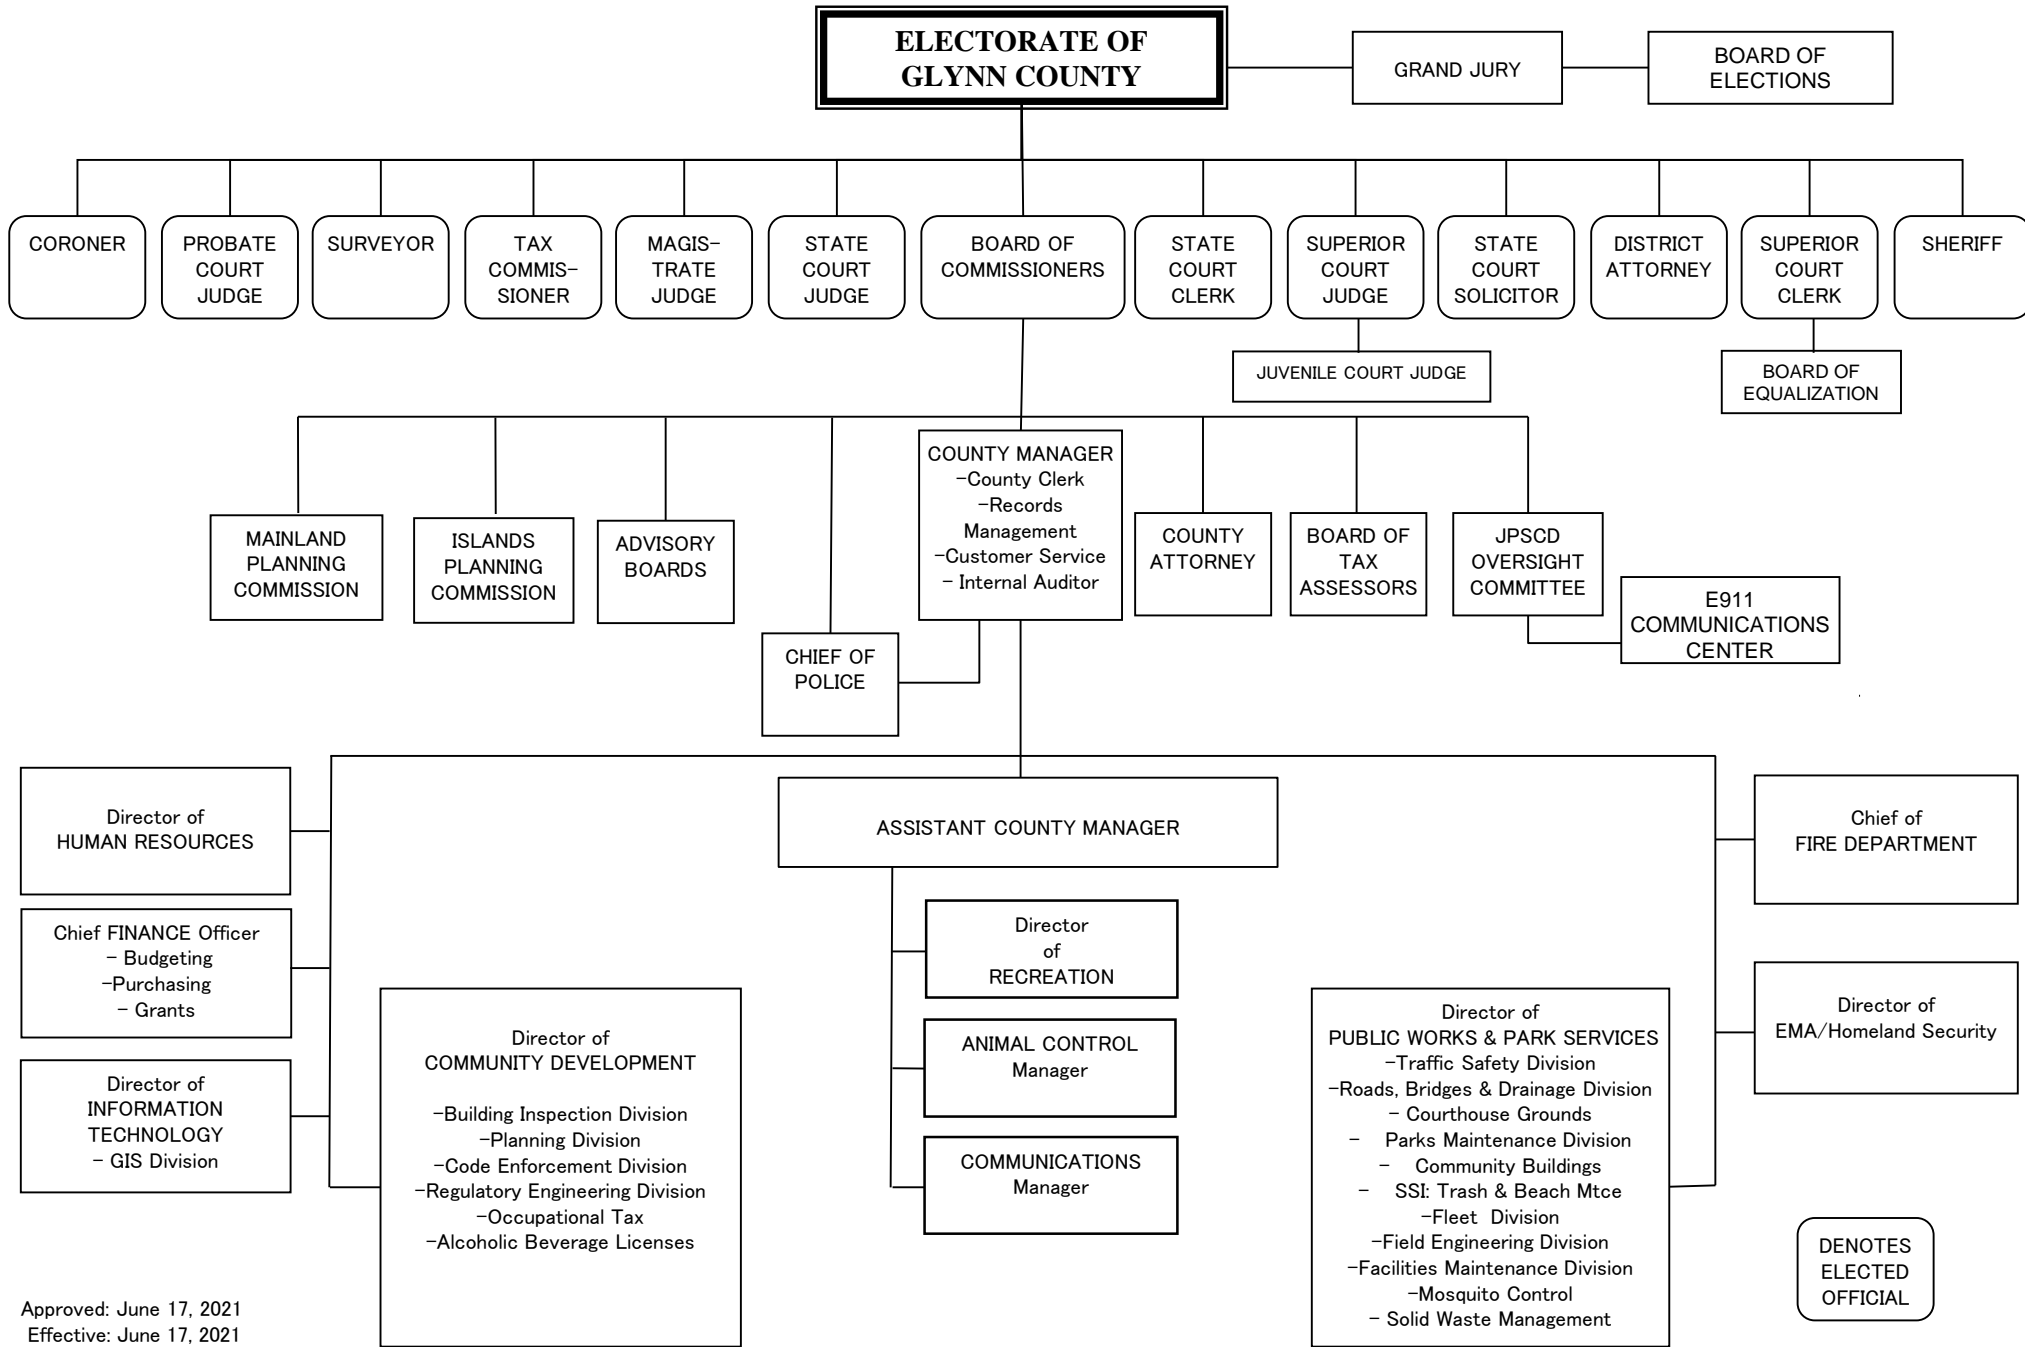

GLYNN COUNTY GOVERNMENT ORGANIZATIONAL CHART

Approved 06/17/2021

Approved: June 17, 2021
Effective: June 17, 2021