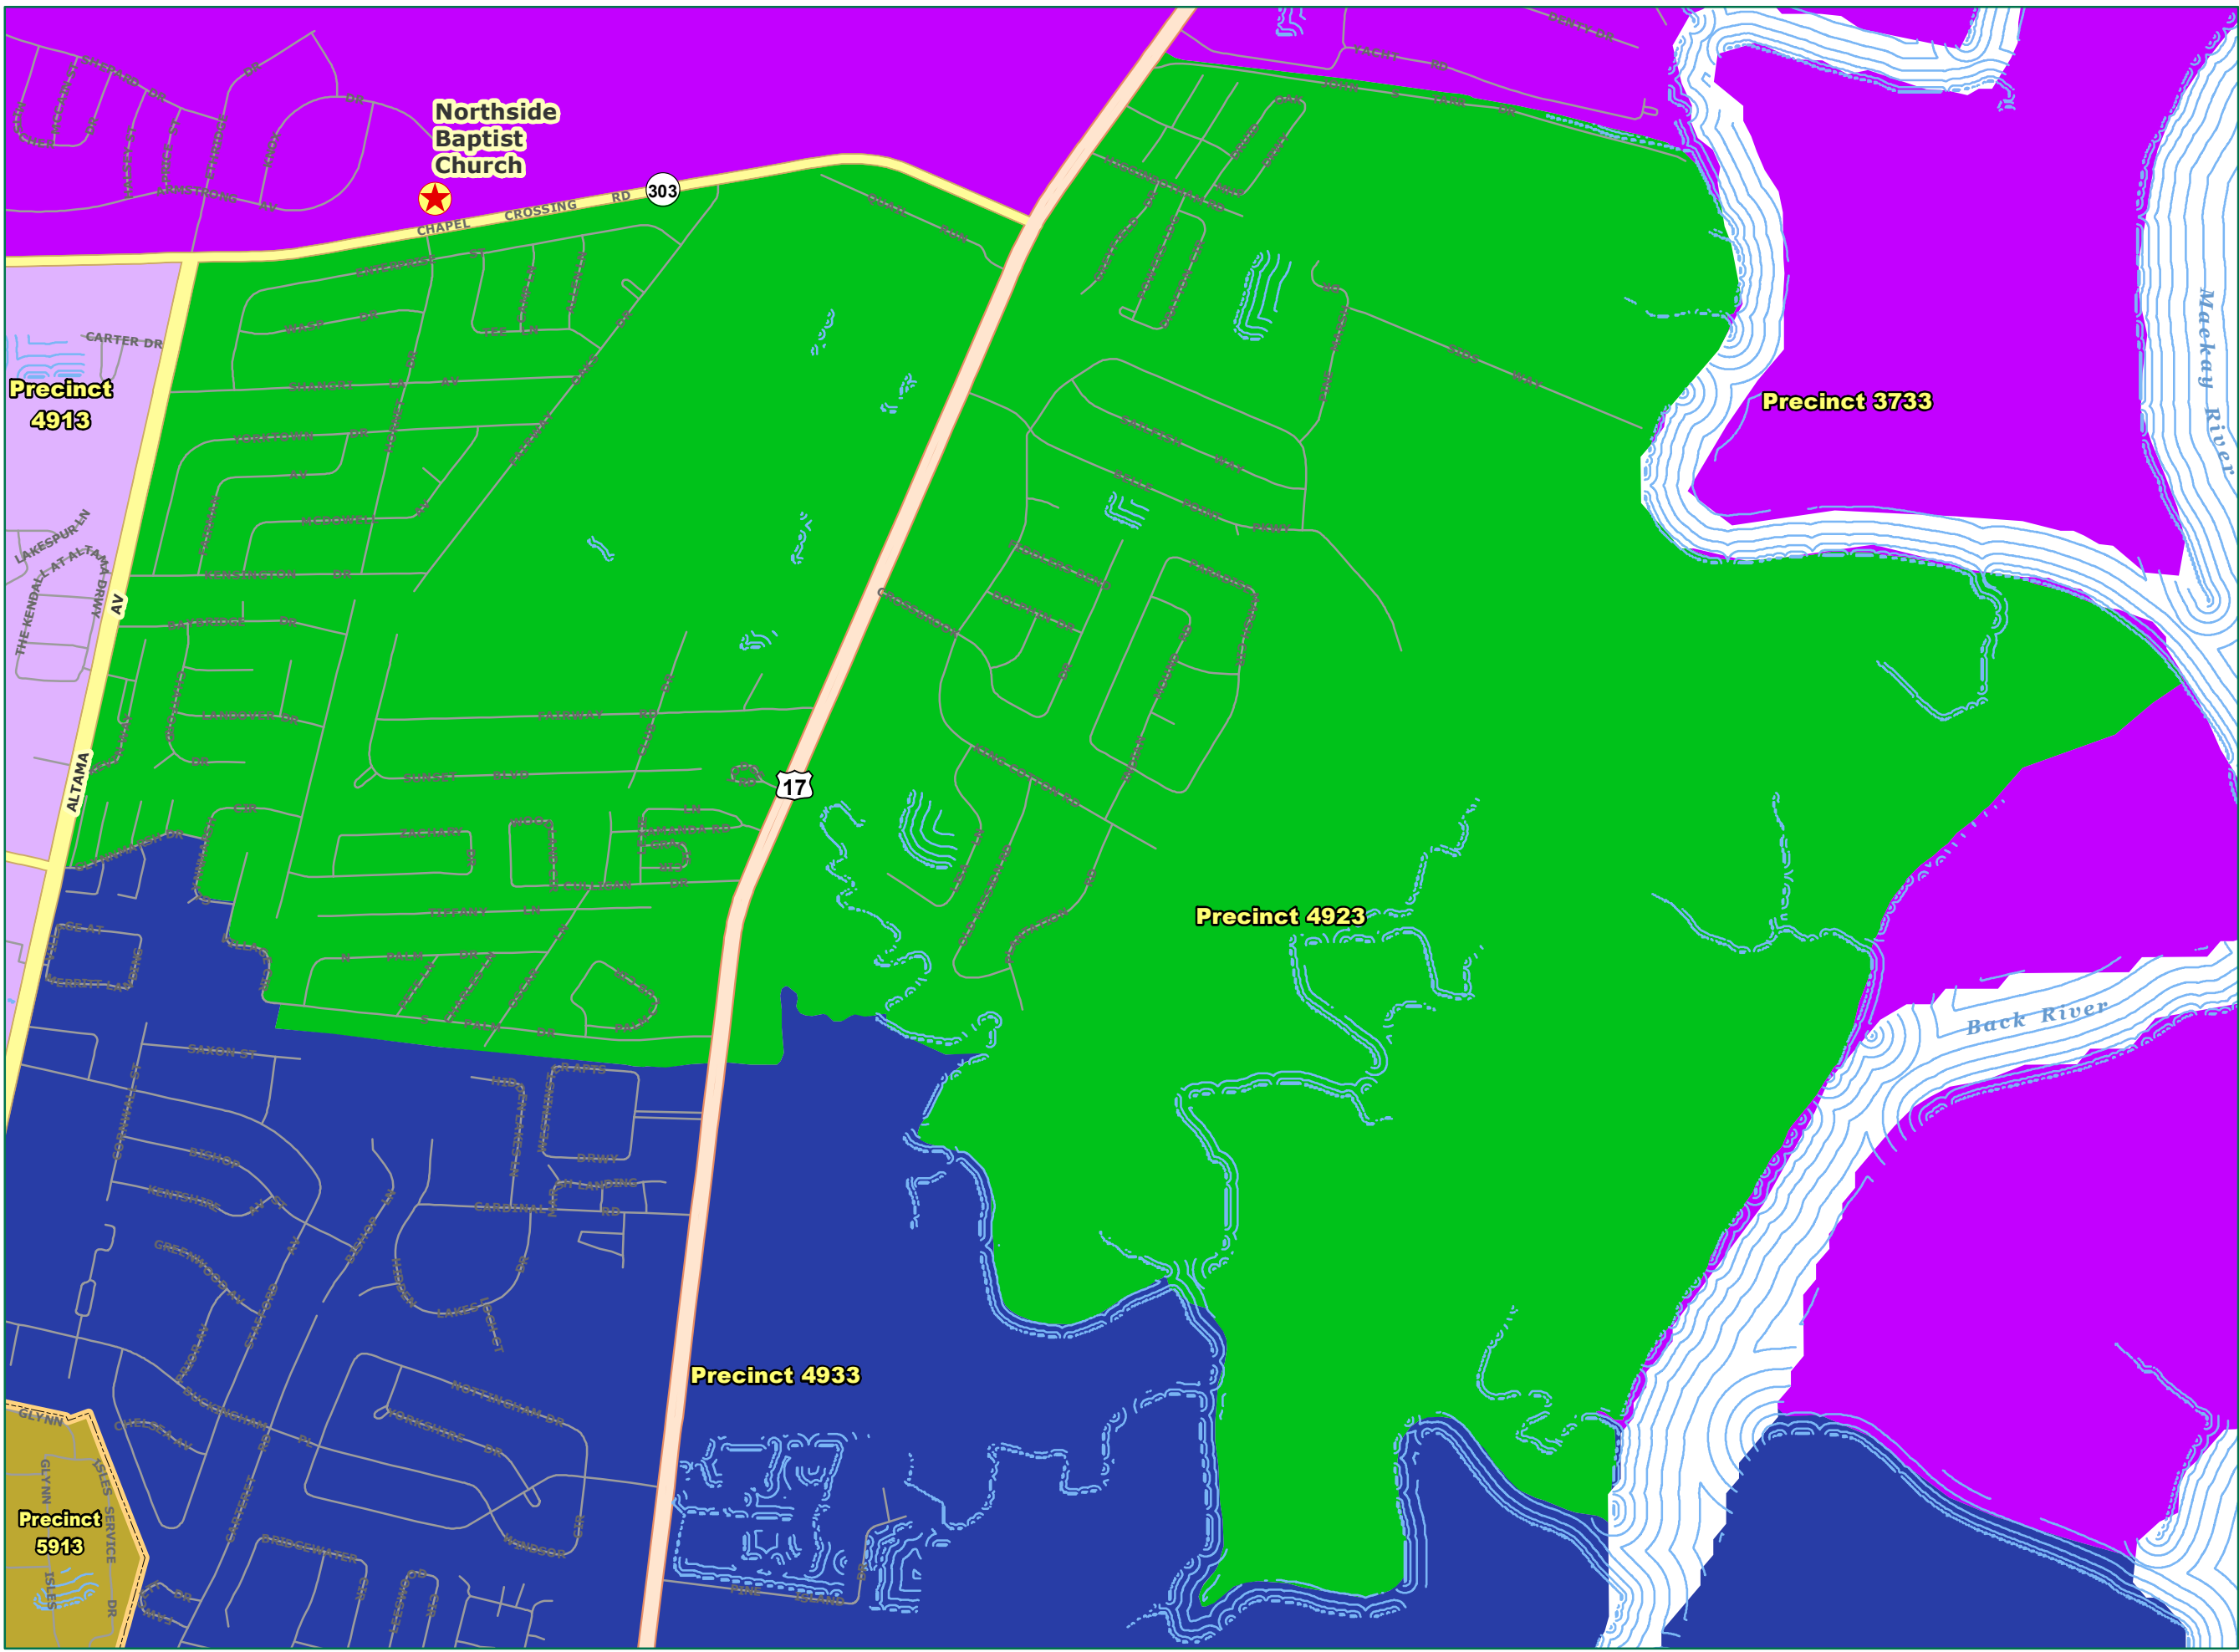

# GLYNN COUNTY GEORGIA

VOTING PRECINCTS

## Northside Baptist Church

### Precinct 4923

#### Legend

- Polling Locations
- State House District
- 3733, Career Academy
- 4913, Ballard
- 4923, Northside Baptist Church
- 4933, The Chapel
- 5913, College Place
- Brunswick Limits
- Arterial; Collector
- Light Duty