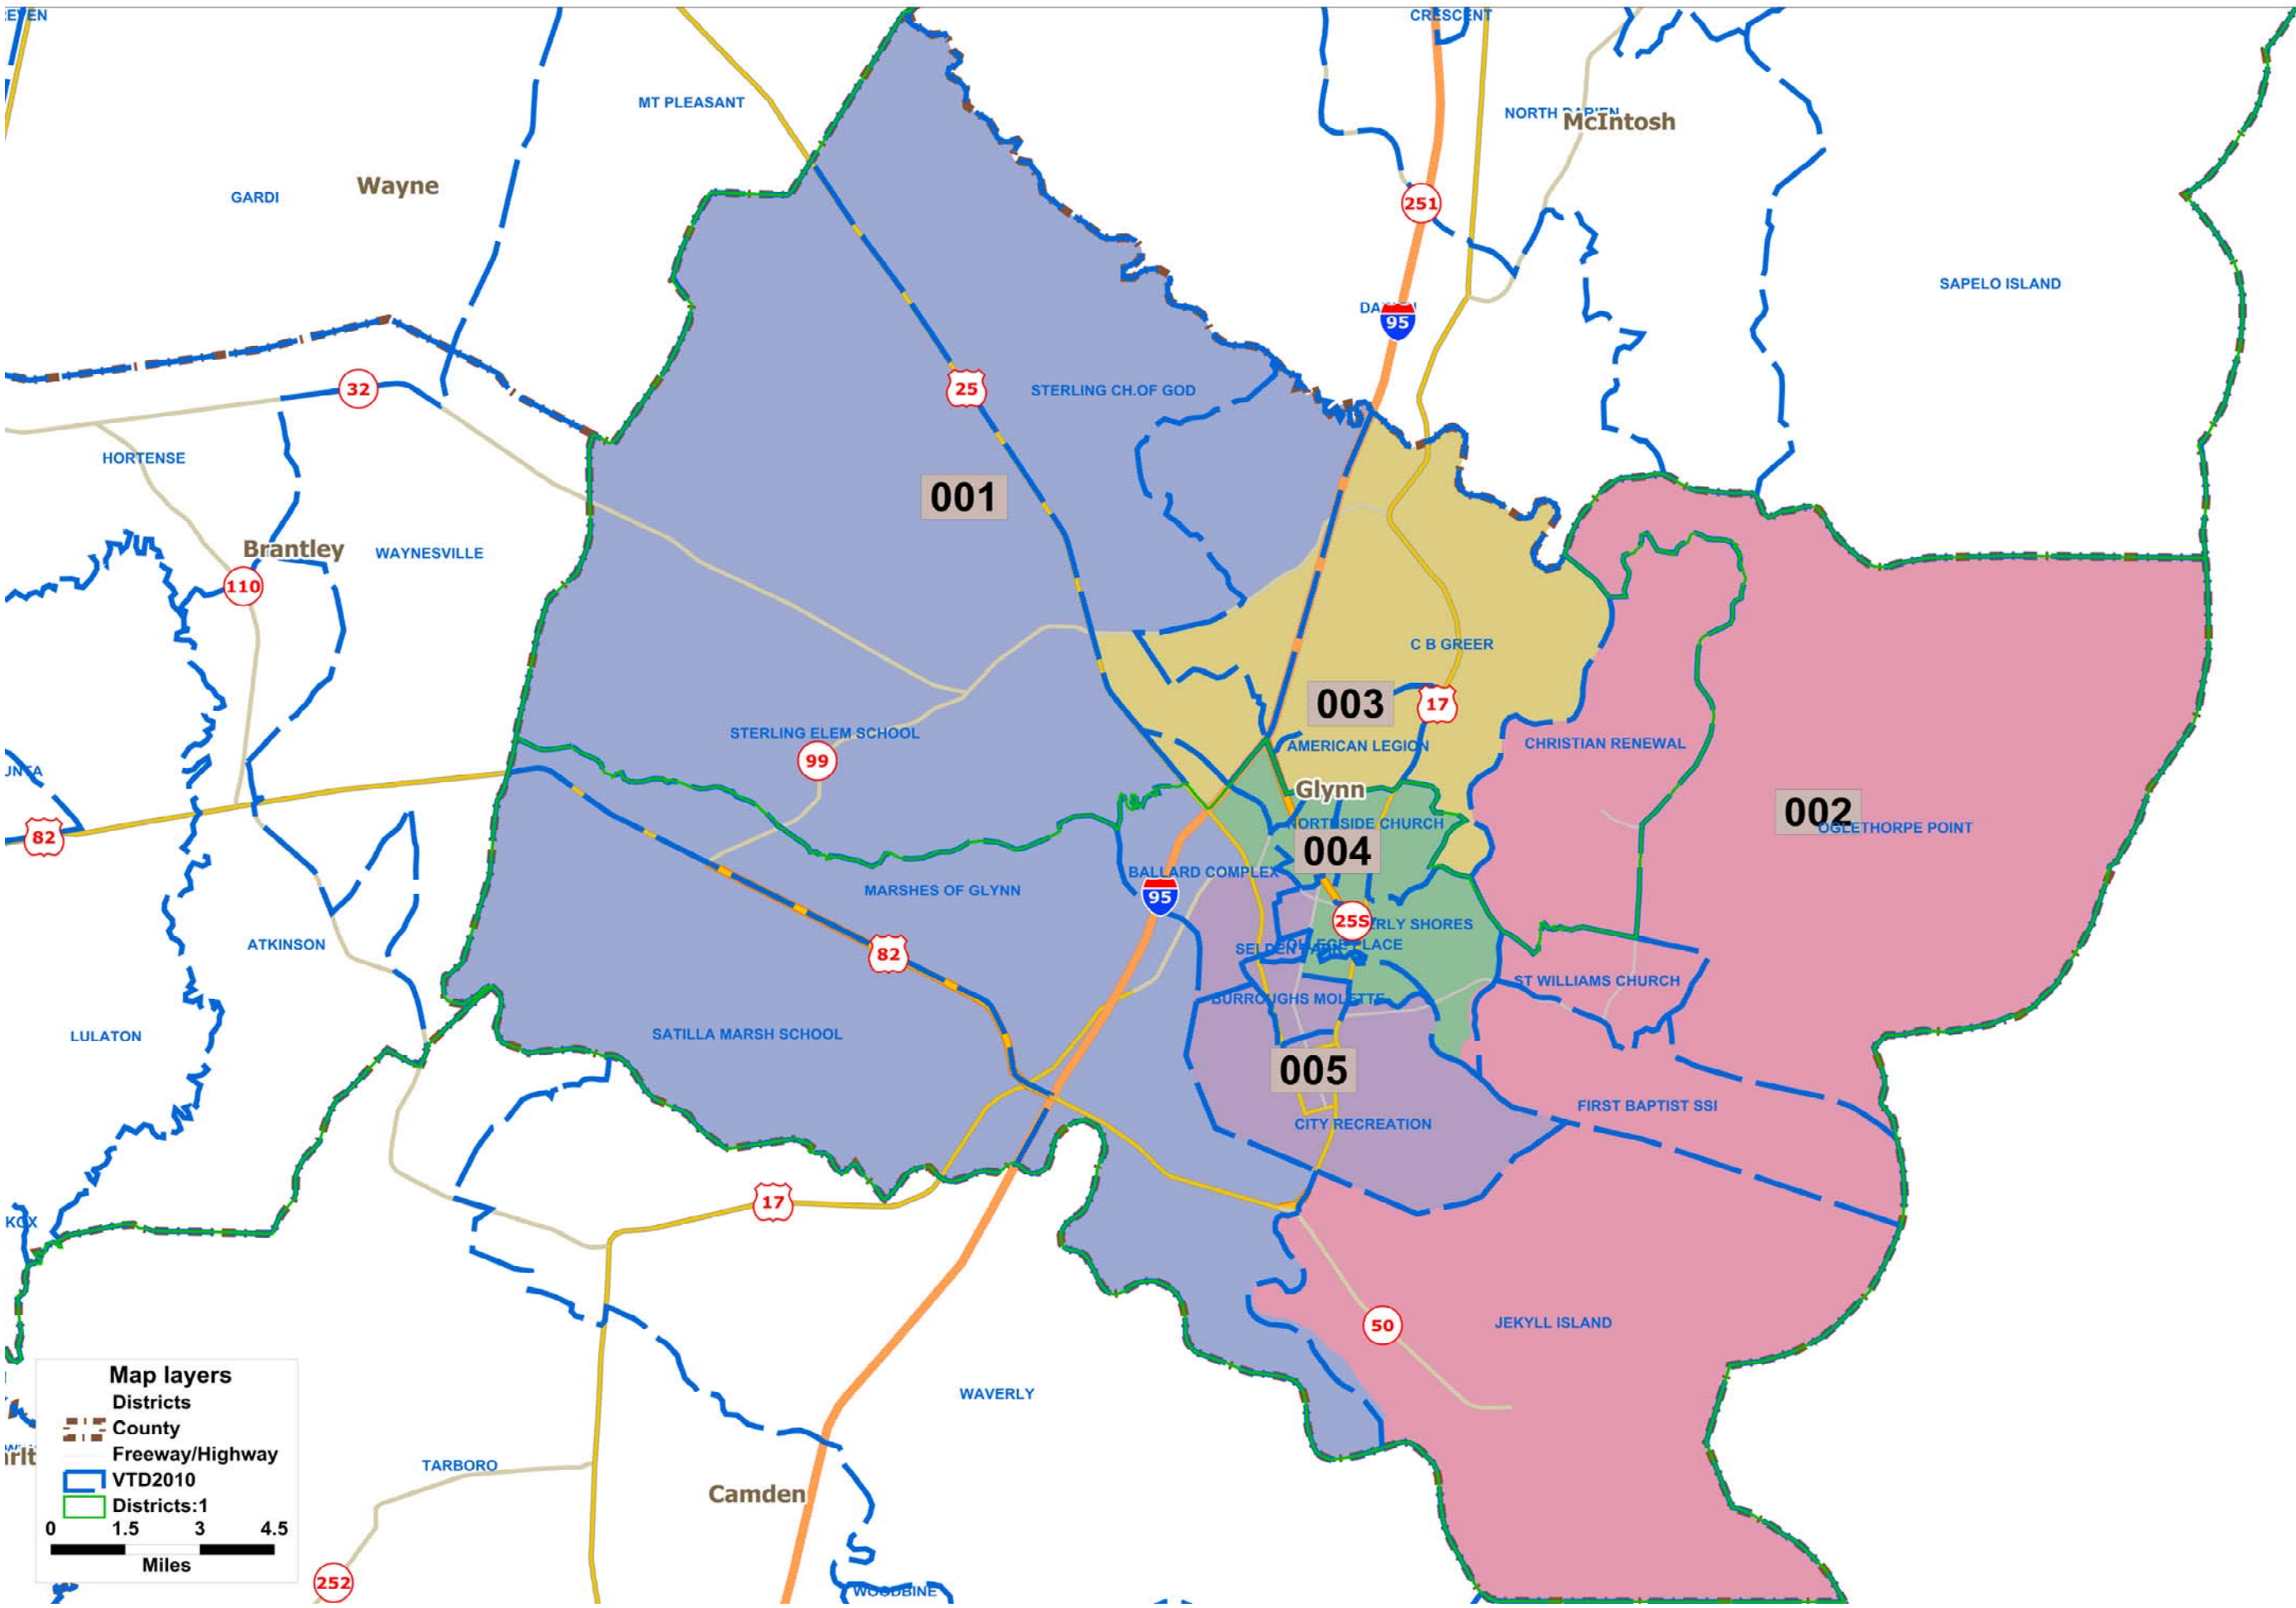

Glynn County, Georgia
Proposed Joint Districts

client: glynn
 plan: glynnccsb-import09192011-
 prop1-tiger2010edata
 type: local

Map layers

- Districts
- County
- Freeway/Highway
- VTD2010
- Districts:1

0 1.5 3 4.5
 Miles